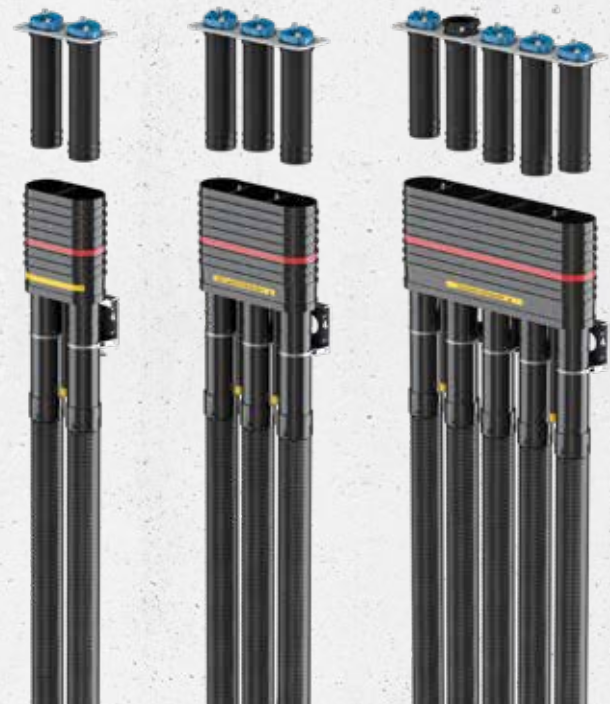

# Quadro-Sicura® Basic R2, R3, R5

for buildings without basements

 PRESSING WATER

- Multi-compartment house lead-in as a **series version**
- Use in **unfinished structures made of waterproof concrete**
- For 2–5 building services: gas, water, electricity and telecommunications, or for **multiple assignment** of 2–5 different individual building services

## PRODUCT ADVANTAGES

- Compact and space-saving thanks to series arrangement
- Leak-tight against gas and pressing water
- Infinitely variable modular gaskets for water and energy
- Easy installation
- Easy assignment of building service sealing through symbol identification
- Bend-resistant and anti-tear jacket pipes for compliance with bending radii
- Installation without torque spanner thanks to turn-stop system
- Subsequent replacement of pipes possible (relining)
- Can be used for all standard flexible gas house lead-in combinations

## TECHNICAL DETAILS

- DVGW and SVGW-approved
- 100% separation of building services; each section is sealed separately
- Variable arrangement of individual compartments possible
- Connection option for rigid or flexible jacket pipes DN 90; larger or smaller diameters are possible via expansion sleeves or reductions
- Suitable for immediate installation in the floor slab or for later retrofitting in a cut-out in the floor slab
- Variable height adjustment to match the finished floor by up to 130 mm
- For supply lines with  $\varnothing \geq 50$  mm we recommend using the Quadro-Sicura® ADS
- Cast-in part consisting of plastic casing in series arrangement and 2–5 connecting sleeves including 3 m bend-resistant jacket pipe, nominal/outer diameter 90 (inner diameter 78) and height-adjustable rod.