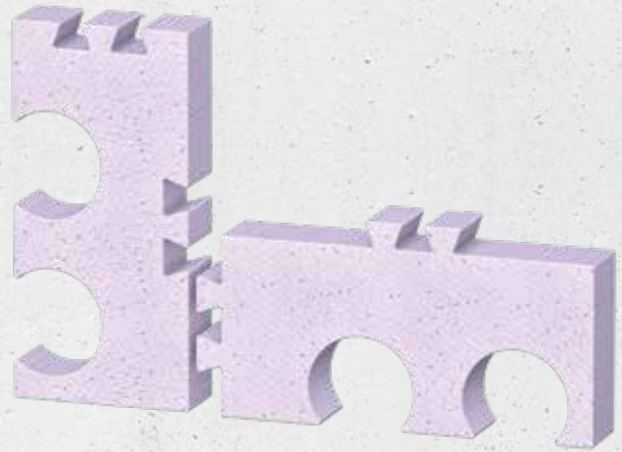

Spacer Nova R

for buildings without basements

- Connecting elements for the variable arrangement of single and multi-compartment house lead-ins

PRODUCT ADVANTAGES

- Spacer enables variable arrangement of the Quadro-Sicura® Nova R1 to R4 compartment house lead-ins
- compartment house lead-ins can be positioned according to the respective floor plan concept
- Arrangement can be parallel to each other, lengthwise or across corners

TECHNICAL DETAILS

- Material: Styrodur EPS

Typ	Article number
Spacer Nova R	2990 702 000 0 0

Arrangement examples